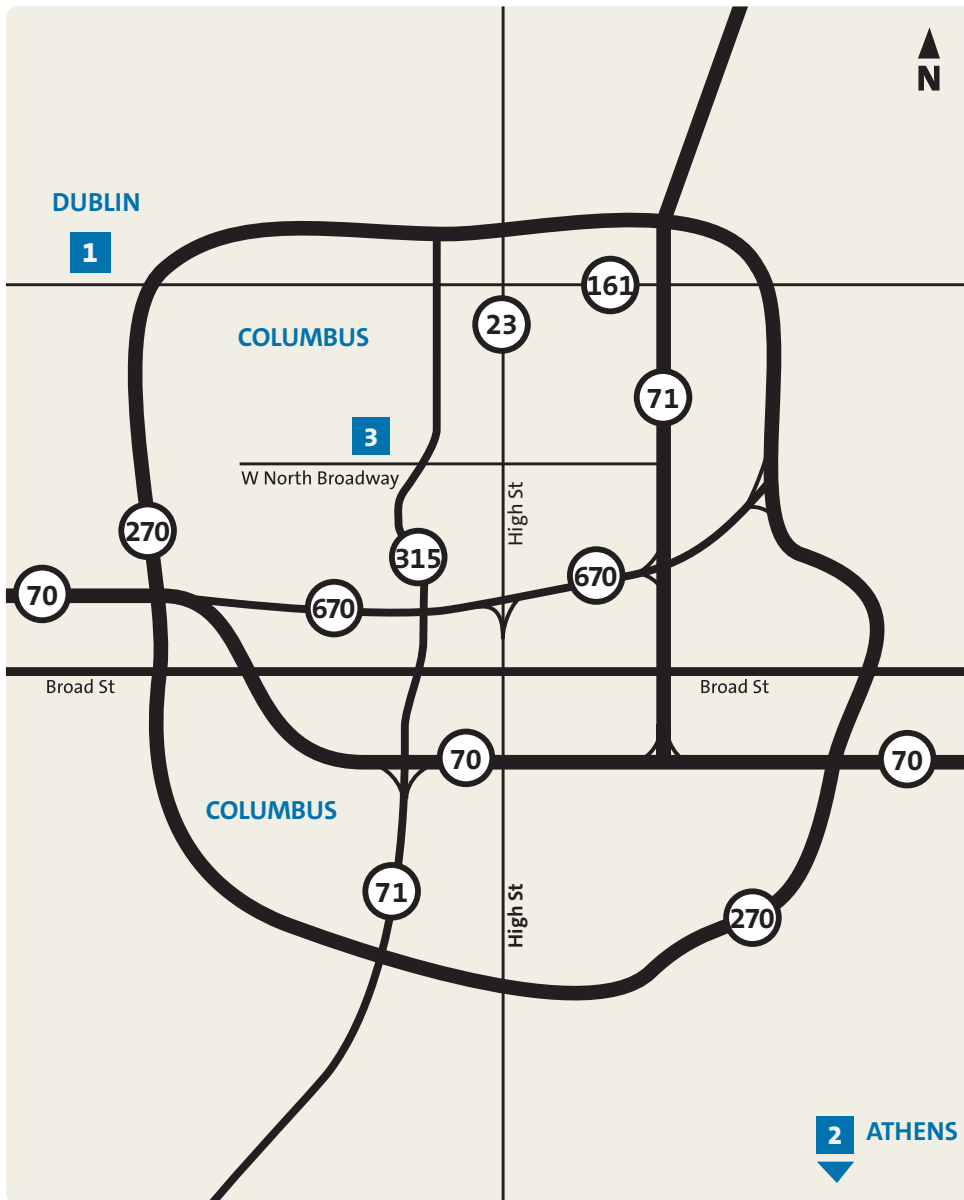

OhioHealth Electric Vehicle Charging Ports

1 OhioHealth Dublin Methodist Hospital Visitor Lot

Universal — 2

2 OhioHealth O’Bleness Hospital Lot J / Cornwell Center

Universal — 6

3 OhioHealth Riverside Methodist Hospital Green Garage

Garage Level 2

Tesla — 4

Universal — 2

Purple Garage

Garage Level 1

Universal — 4

OhioHealth